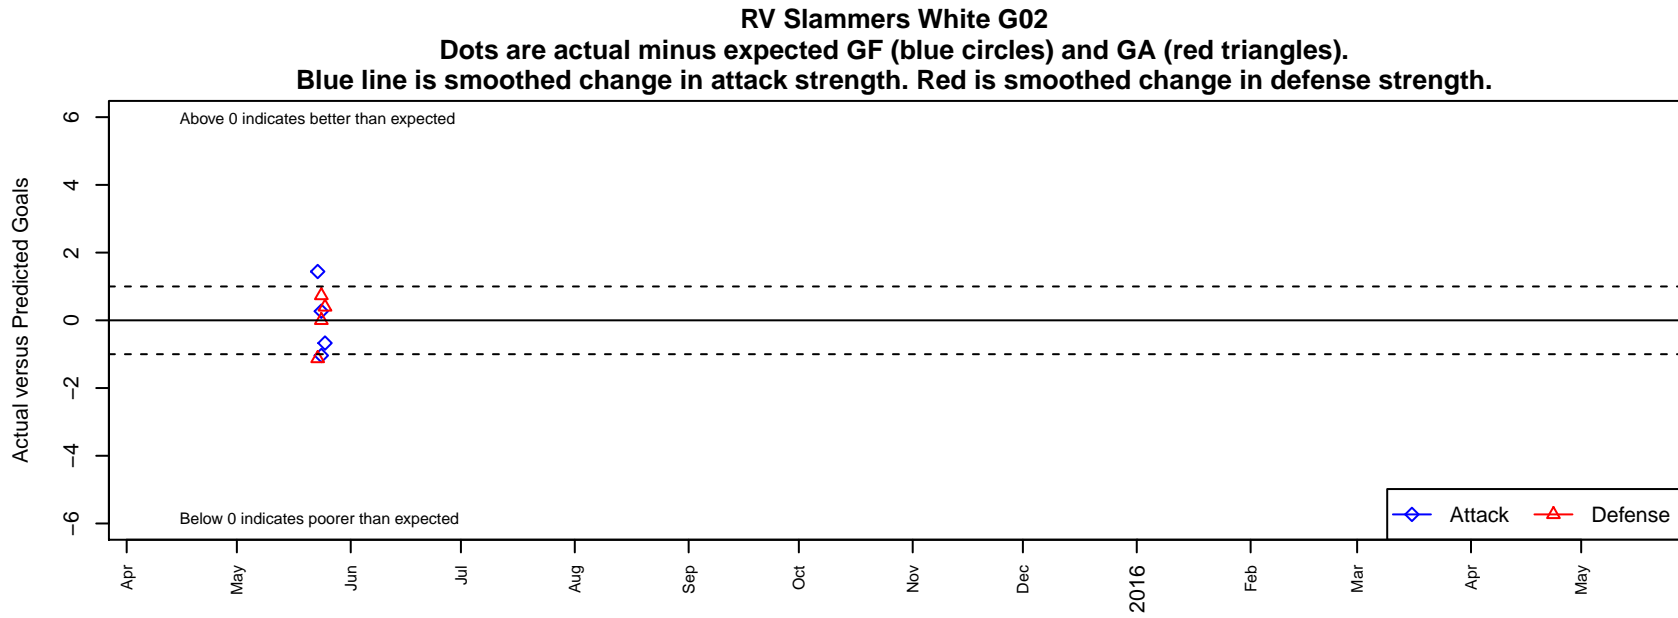

RV Slammers White G02

Rainier Valley Slammers
Auburn, WA
G02 total strength=628
attack=0.65 defense=0.47
notes= Perry 2013

alt names used:
RVT 02G White

Venues played:
2015 Rogue Memorial GU12 Siskiyou

date	home		away		venue	pred.home	pred.away
2015-05-25	WAFC Storm G02	3	RV Slammers White G02	0	2015 Rogue Memorial GU12 Siskiyou	3.40	0.67
2015-05-24	Missfits Lava G02	1	RV Slammers White G02	2	2015 Rogue Memorial GU12 Siskiyou	1.73	1.73
2015-05-24	GC United Bruisers G02	0	RV Slammers White G02	4	2015 Rogue Memorial GU12 Siskiyou	0.00	5.04
2015-05-23	Grants Pass YSC Blazers G02	3	RV Slammers White G02	3	2015 Rogue Memorial GU12 Siskiyou	1.87	1.56